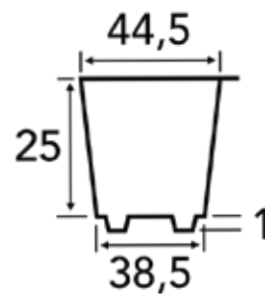

RIGID POT HOLDERS 54

Rigid culture trays for cacti and succulents in standard sizes, design and qualities. They allow rapid irrigation and drainage and optimal machine performance.

CACTI TRAY 54

► Ref: 7305054

► Material: **PS**

► Colors: White Black Burgundy
 B/W B/Burgundy

					
cm	cups	holes	cm	cm	palletizing
2,5	54 x 5,5 cm	1 x 12 mm	53	30	2.400 units/pallet